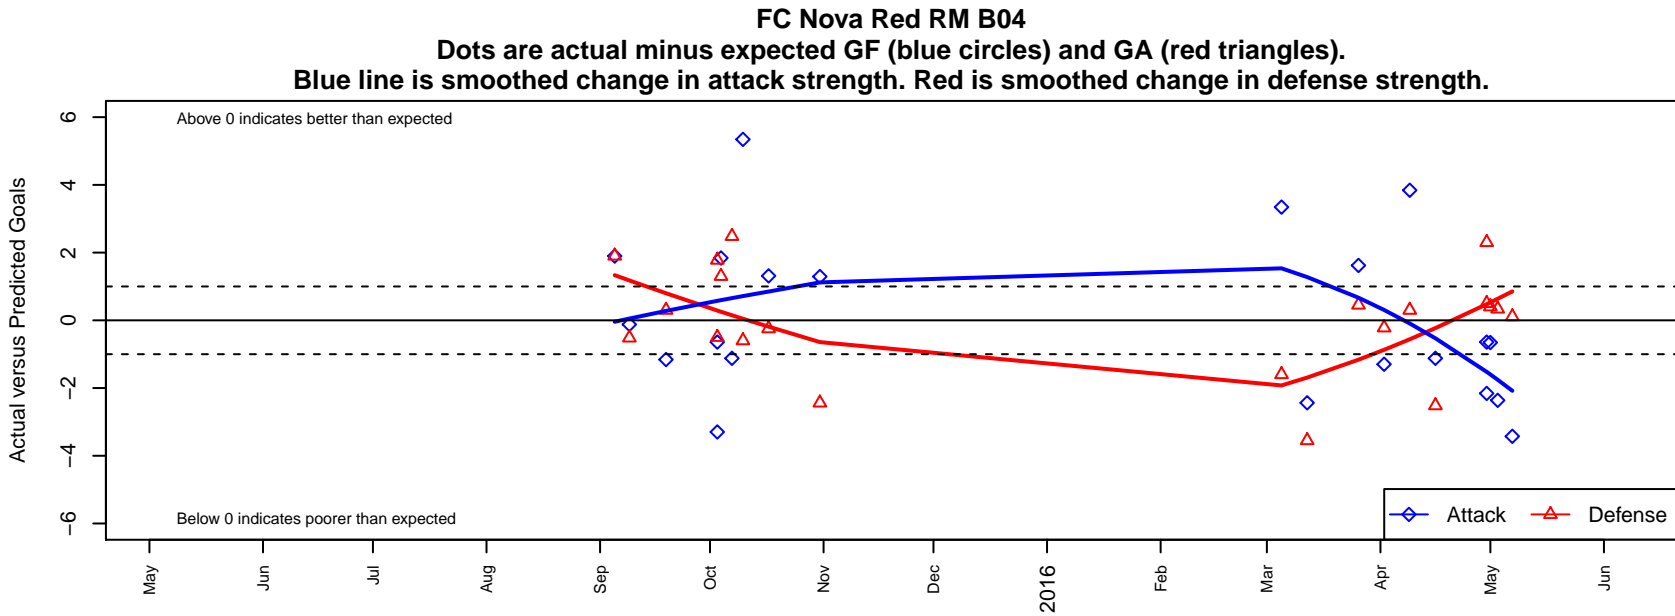

**attack and defense variance (black dot)
relative to other teams
and top 10 in region**

**attack and defense rating
relative to others at age
and all opponents in last 13 months**

FC Nova Red RM B04

FC Nova
Boise, ID
B04 total strength=390
attack=0.5 defense=0.12
fall league = Idaho D3 U11 South U11
spr league = Spr Idaho D3 U11 South U11
notes= RM

alt names used:
FC NOVA RED 04 – RM (ID)
FC NOVA RED 04 – RM
FC NOVA RED 04 – RM
FC NOVA RED 04 – RM (ID)

Venues played:
2015 Idaho D3 U11 South U11
2015 GEM State Challenge U11B Silver West l
2015 Spr Idaho D3 U11 South U11
2015 Canyon Rim Classic U11 B U11