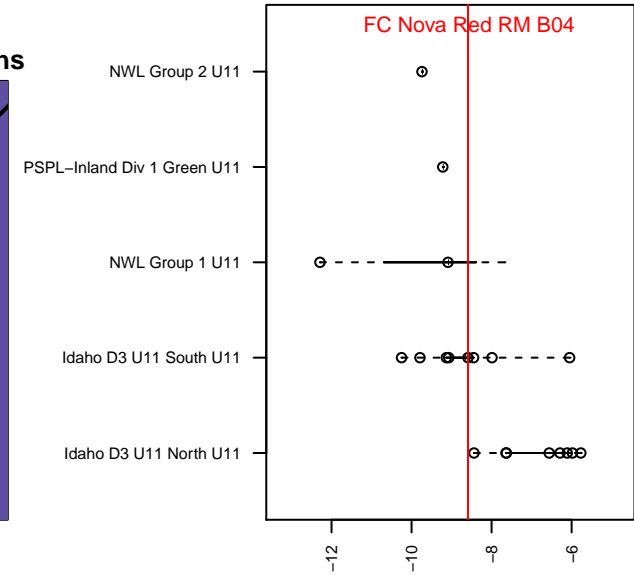

**attack and defense rating
relative to others at age
and all opponents in last 13 months**